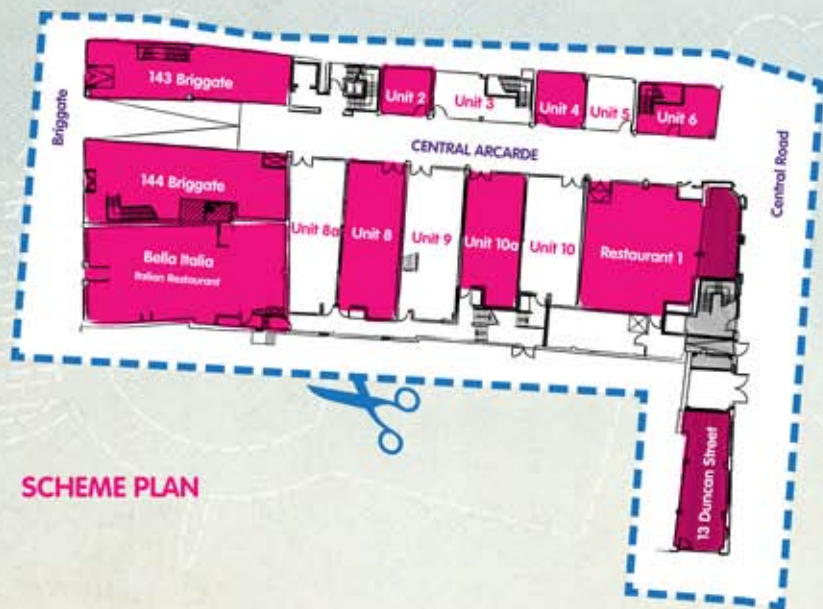

Boutique Shops & Studios Available. Spring 2012.

www.centralarcade.co.uk

LOCATION

Adjoining House of Fraser and Directly opposite the Briggate entrance to Land Securities' flagship 1,000,000 million sq ft Trinity Leeds Shopping Centre, which is due to open in Spring 2013 and where agreed pre-lets include Top Man/Top Shop and River Island on the Briggate frontage

SCHEME PLAN

GROUND FLOOR

143 Briggate	GF	883
	BM	1,094
Unit 2	GF	180
Unit 3	GF	316
	BM	188
Unit 4	GF	223
Unit 5	GF	221
Unit 6	GF	254
	BM	877
144 Briggate	GF	1,109
	FF	1,324
	2F	756
	3F	411
Unit 8	GF	712
Unit 8A	GF	638
Unit 9	GF	668
	BM	338
Unit 10	GF	572
Unit 10A	GF	620
Restaurant 1	GF	1,445
13 Duncan Street	GF	540

FIRST FLOOR

Restaurant 2	FF	2,273
Unit 12	FF	431
Unit 13	FF	238
Unit 14	FF	126
Unit 15	FF	659
Unit 16	FF	902
Unit 17	FF	603
Unit 18	FF	962
Function Room/ Private Room linked to Restaurant 2	FF	672

SECOND FLOOR